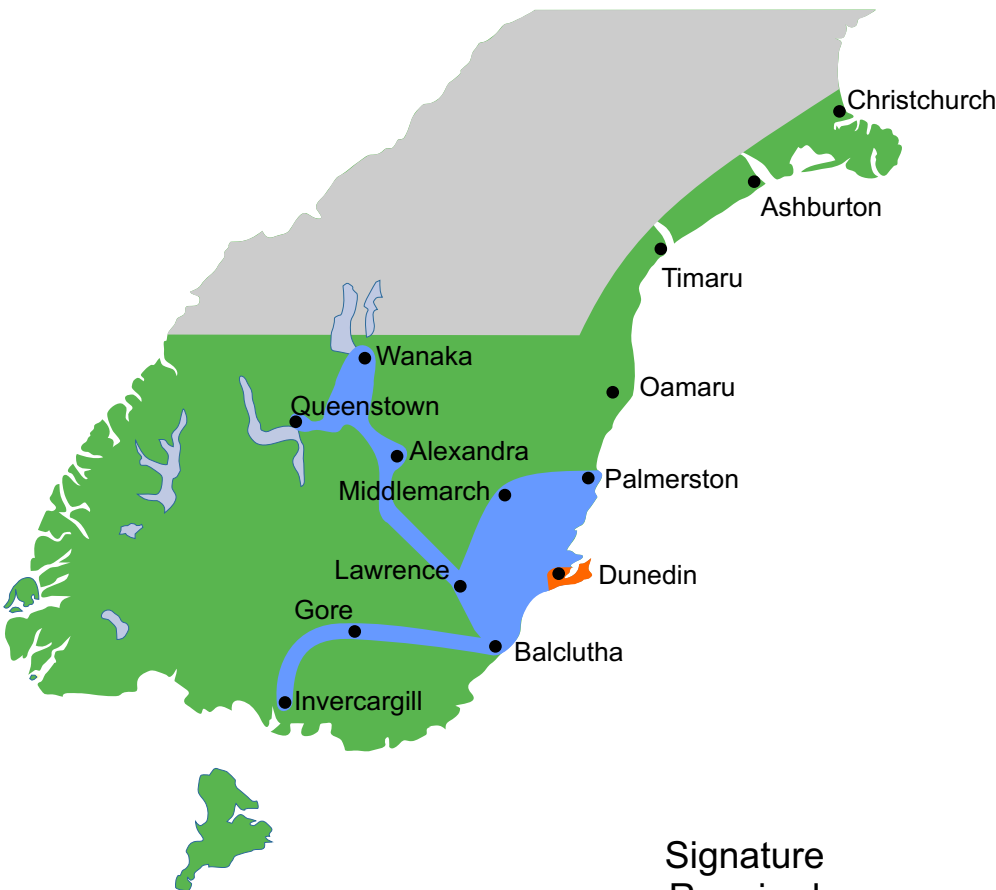

0800 AZAPIT 0800 292748
WWW.AZAP.CO.NZ

Ticketing Guide from Dunedin

Local area up to 15kg

Line Haul up to 15kg

Local Towns up to 15kg

Signature Required

Excess Weight Surcharge 5kg

Rural Delivery Surcharge