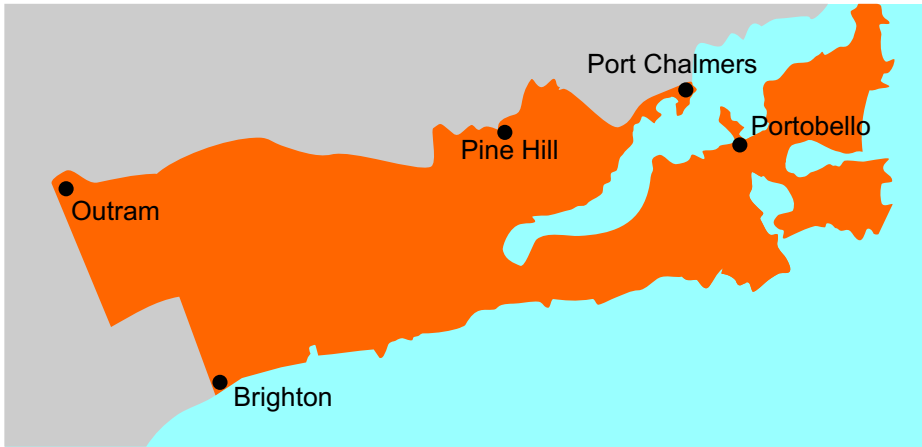

0800 AZAPIT 0800 292748
WWW.AZAP.CO.NZ

Ticketing Guide from Dunedin

Local area up to 15kg

Line Haul up to 15kg

Local Towns up to 15kg

Signature Required

Excess Weight Surcharge 5kg

Rural Delivery Surcharge