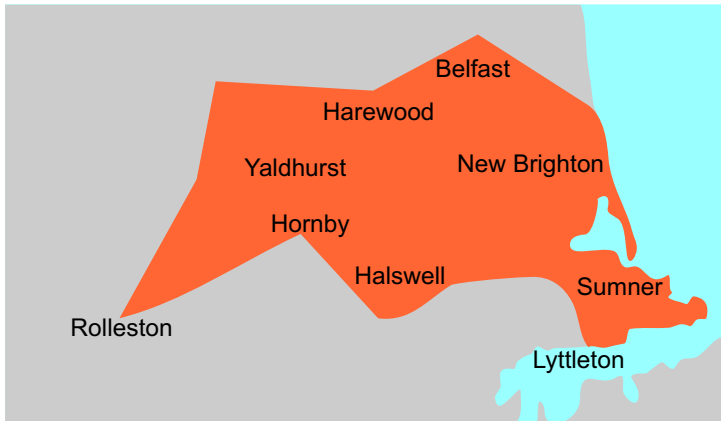

0800 AZAPIT 0800 292748
WWW.AZAP.CO.NZ

Ticketing Guide from Christchurch

Local area up to 15kg

Line Haul up to 15kg

Local Towns up to 15kg

Signature Required

Excess Weight Surcharge 5kg

Rural Delivery Surcharge