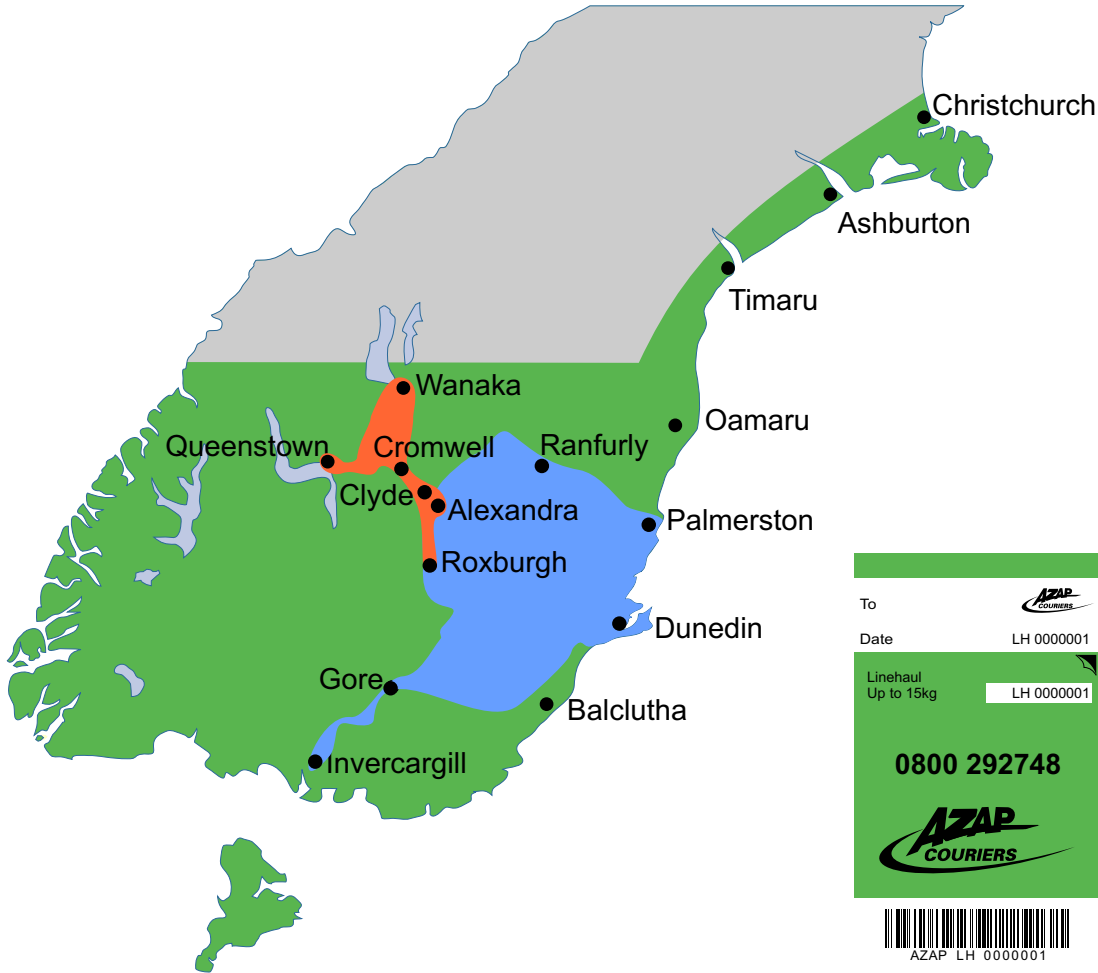

0800 AZAPIT 0800 292748

WWW.AZAP.CO.NZ

Ticketing Guide from Central Otago

Local area up to 15kg

Line Haul up to 15kg

Local Towns up to 15kg

Rural Delivery Surcharge

Excess Weight Surcharge 5kg